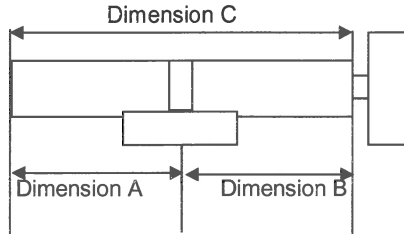

Bramah Security Equipment Ltd - 19 Danes Road, Romford, Essex, RM7 OHL

BRAMAH PRODUCT RANGE

Retail Price List Not Including Vat From 31st March 2017 - (Note: all locks are without keys)

PROFILE CYLINDER RANGE - 22mm SWISS STYLE

Standard Finishes are Nickel, Brass, BMA. Specials Polished Chrome and Black.

Product Code		RRP £ Without Keys
Profile Cylinders (Swiss 22mm Type)		
CP27	Double sided profile cylinder - 14 slided	117.74
CP17	Single sided profile cylinder - 7 slided	89.36
CP17K	Single sided profile cylinder -with turnknob - 7 slided	127.17
Options Profile Cylinder Range		
Knobturn Options (included in base product price) - Common shaft, Interchangeable top.		
P014/13	T Knob	32.02
Avon	Round Knob (49mm Dia.) with green arrow to open, marked on.	60.97
Escutcheons (add to base product price)		
P011/40	50mm Diameter.3mm Thick.22mm Profile Escutcheon (SINGLE)	19.53
	Besam Escutcheon	25.00
7541	PK L8130 - 758 Double Escutcheons (Suitable with Adams Rite, Taylor and Imperial Locks) - Bolt Thru - SS/Al.	43.83
	Lock Guards 22mm - SCP, PC - Solid Steel -	35.00
	Lock Guards 22mm - Brass, BMA and Black - Solid Steel -	55.00
5380C/RZ	Escutcheon - 22mm Round Concealed Bolt Fixed Cylinder Roses Price per pair. SS.	14.97
5380C.2MS/RZ	Escutcheon - 22mm Round Concealed Bolt Fixed Cylinder Roses Price per pair. Brass.	32.33

MEASUREMENTS USED WHEN SPECIFYING A BRAMAH 22mm PROFILE CYLINDER

Schematic Diagram of CP27 and CP17K