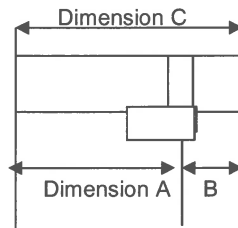

Schematic Diagram of CP17